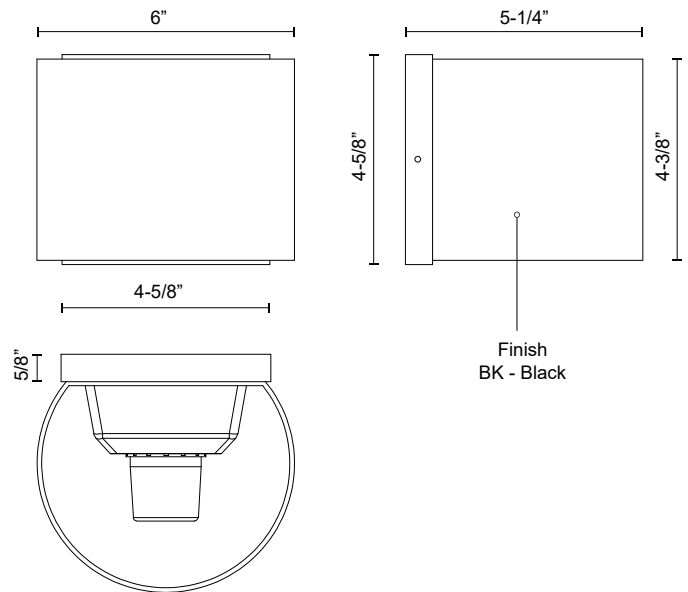

RENE EW39506

WALL

PROJECT

SPECIFICATION DETAILS

Fixture Dimensions	W6" x H4-3/8" x E5-1/4"
Light Source	LED with DC Driver
Wattage	11W
Total Lumens	930lm
Delivered Lumens	604lm
Voltage	120-277V
Color Temperature	3000K
CRI (Ra)	90CRI
Optional Color Temps	2700K - 5000K Available, Minimum Order Quantities Apply
LED Rated Life	50,000 hours
Dimming	100% - 10%, TRIAC or ELV Dimmer (Not Included)
Location	Wet, IP65
Illumination Direction	Up/Down
Mounting Style	Up or Down
Canopy Dimensions	L4-5/8" x H4-5/8" x E5/8"
Paint Finish	BK02

* For custom options, consult factory for details.

* For warranty information, please visit www.kuzcolighting.com/warranty

DESCRIPTION

The Rene Collection is the soft spoken exterior wall fixture you've been looking for. Make a striking statement with the angular, square variation, or choose a softer feel with the curved option. Both offer an excellent balance between architectural and decorative with their stark black cast-aluminum bodies.

KUZCO

CANADA: 19054 28TH AVENUE - SURREY, BC V3Z 6M3

USA: 3035 E. LONE MOUNTAIN ROAD - LAS VEGAS, NV 89081

WWW.KUZCOLIGHTING.COM

© 2023 KUZCO LIGHTING. ALL RIGHTS RESERVED.

COMMENT