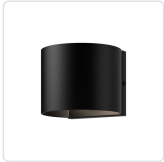

RENE EW39506

WALL

PROJECT

EW39506-BK
Black

SPECIFICATION DETAILS

Fixture Dimensions	W6" x H4-3/8" x E5-1/4"
Light Source	LED with DC Driver
Wattage	11W
Total Lumens	930lm
Delivered Lumens	604lm
Voltage	120-277V
Color Temperature	3000K
CRI (Ra)	90CRI
Optional Color Temps	2700K - 5000K Available, Minimum Order Quantities Apply
LED Rated Life	50,000 hours
Dimming	100% - 10%, TRIAC or ELV Dimmer (Not Included)
Location	Wet, IP65
Illumination Direction	Up/Down
Mounting Style	Up or Down
Canopy Dimensions	L4-5/8" x H4-5/8" x E5/8"
Paint Finish	BK02

* For custom options, consult factory for details.

* For warranty information, please visit www.kuzcolighting.com/warranty

DESCRIPTION

The Rene Collection is the soft spoken exterior wall fixture you've been looking for. Make a striking statement with the angular, square variation, or choose a softer feel with the curved option. Both offer an excellent balance between architectural and decorative with their stark black cast-aluminum bodies.